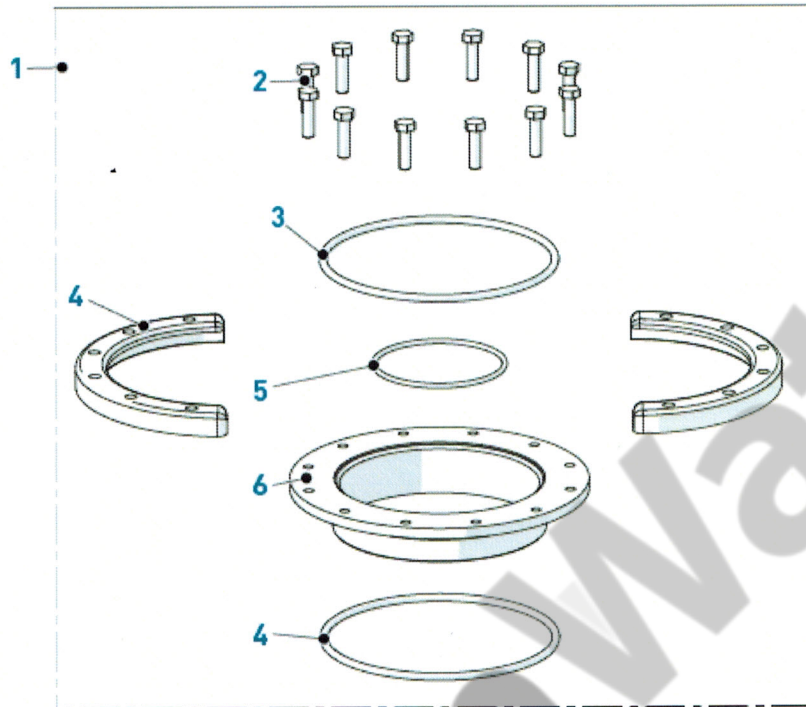

11.12. Tank adapter, top mounted, threaded 6" list

Item	Part number	Description	Assembly quantity	Min. order quantity
1	18041	Tank adapt assy 3900 TM threaded 6"	1	1
2	21408SP	Tank adapt screw 3900	12	12
3	16345-01SP	O-ring	1	2
4	16257SP	Flange segment	2	2
5	BU16800	O-ring	1	1
6	16255-20	Tank adapt 3900 TM threaded 6"	1	1